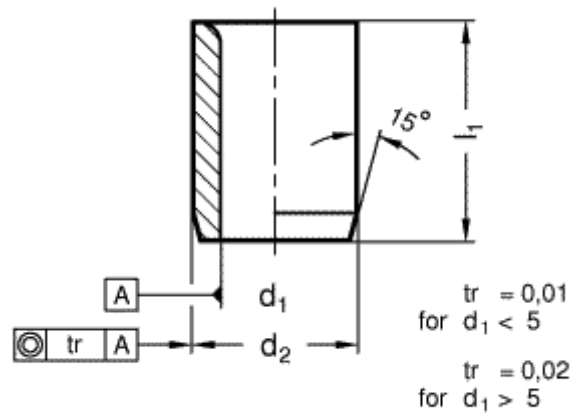

Data Sheet

Article number: 201135074

Description: E+G Guide bush DIN 179-B13,5-28-A
(M16) without collar

Measures

$d_1 = 13,5$

$d_2 = 22$

$l_1 = 28$